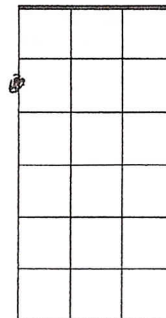

Rockin' Around the Christmas Tree

C6 Tuning (g, c, e, a)

J. Marks

Verse 1:

C
Rockin' around the Christmas tree
G7

At the Christmas party hop
G7
Mistletoe hung where you can see
C

Every couple tries to stop

C
Rockin' around the Christmas tree
G7

Let the Christmas spirit ring
G7
Later we'll have some pumpkin pie
C

And we'll do some caroling

F **Em**
You will get a sentimental feeling when you hear

Am **AmM7** **Am7 (guitar)**
Voices singing, let's be jolly

D7 **G7**
Deck the halls with boughs of holly

C
Rockin' around the Christmas tree
G7

Have a happy holiday
G7
Everyone dancin' merrily

C
In the new old-fashioned way

0 2 0 2

Am7 *open*