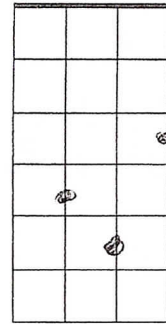

F6

Rockin' Around the Christmas Tree

C6 Tuning (g, c, e, a)

J. Marks

Verse 1:

C
Rockin' around the Christmas tree
G7

At the Christmas party hop
G7
Mistletoe hung where you can see
C

Every couple tries to stop

C
Rockin' around the Christmas tree
G7

Let the Christmas spirit ring
G7
Later we'll have some pumpkin pie
C

And we'll do some caroling

F **Em**
You will get a sentimental feeling when you hear

Am **AmM7** **Am7 (guitar)**
Voices singing, let's be jolly

D7 **G7**
Deck the halls with boughs of holly

C
Rockin' around the Christmas tree
G7

Have a happy holiday
G7
Everyone dancin' merrily

C
In the new old-fashioned way

C6