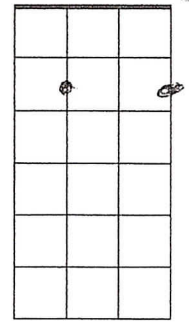

Rockin' Around the Christmas Tree

C6 Tuning (g, c, e, a)

J. Marks

Verse 1:

C
Rockin' around the Christmas tree
G7

At the Christmas party hop
G7
Mistletoe hung where you can see
C

Every couple tries to stop

C
Rockin' around the Christmas tree
G7

Let the Christmas spirit ring
G7
Later we'll have some pumpkin pie
C

And we'll do some caroling

F **Em**
You will get a sentimental feeling when you hear

Am **AmM7** **Am7 (guitar)**
Voices singing, let's be jolly

D7 **G7**
Deck the halls with boughs of holly

C
Rockin' around the Christmas tree
G7

Have a happy holiday
G7
Everyone dancin' merrily

C
In the new old-fashioned way

0 2 0 2

AmM7