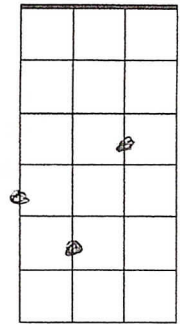

Rockin' Around the Christmas Tree

C6 Tuning (g, c, e, a)

J. Marks

Verse 1:

C
Rockin' around the Christmas tree
G7

At the Christmas party hop
G7
Mistletoe hung where you can see
C

Every couple tries to stop

C
Rockin' around the Christmas tree
G7

D7 **G7**
Deck the halls with boughs of holly

C
Rockin' around the Christmas tree
G7

Have a happy holiday
G7
Everyone dancin' merrily

C
In the new old-fashioned way

C6

G9

F6

Em7